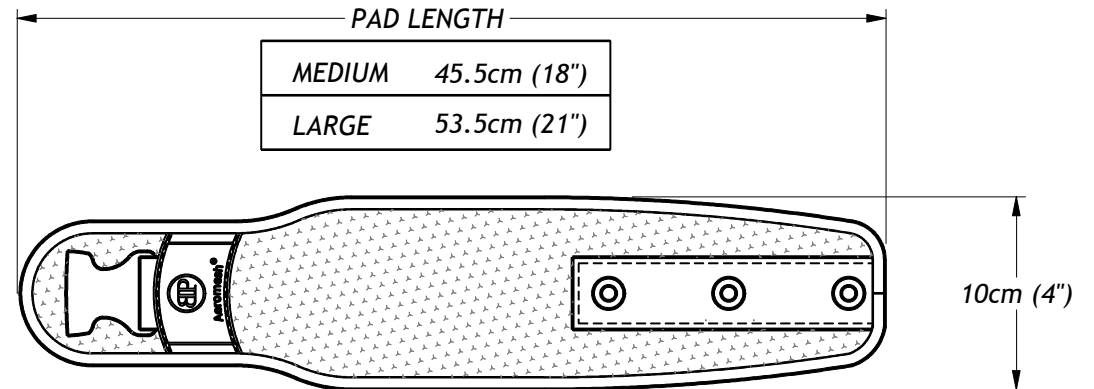

2-PIECE BATH BELT

Bodypoint[®]
technical bulletin

SIZE	PART NUMBER
MEDIUM	BB101M-1
LARGE	BB101L-1

SHEET 1 OF 6

note

description

AEROMESH® RAPID-DRY BATH BELTS, TECHNICAL SPECS

drawing no.

D09-0227-01

date originated

2/27/2009

drawn by

M. KOSH

rev.

F

2-PIECE BATH BELT

Bodypoint[®]
technical bulletin

SHEET 2 OF 6

note

description			
AEROMESH[®] RAPID-DRY BATH BELTS, TECHNICAL SPECS			
drawing no.	date originated	drawn by	rev.
D09-0227-01	2/27/2009	M. KOSH	F

2-PIECE BATH BELT

1-PIECE BATH BELT

PAD LENGTH	
LARGE	55cm (21-3/4")
X-LARGE	62cm (24-1/2")

PAD WIDTH	
LARGE	10cm (4")
X-LARGE	12.5cm (5")

GROMMET MOUNTING STRAP

PLASTIC SLIDE MOUNTING STRAP

note

description			
AEROMESH® RAPID-DRY BATH BELTS, TECHNICAL SPECS			
drawing no.	date originated	drawn by	rev.
D09-0227-01	2/27/2009	M.KOSH	F