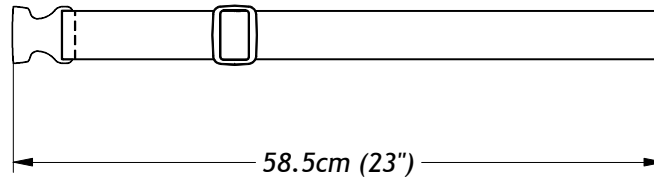

SIZE	PART NUMBERS	
	GROMMET MOUNTING	PLASTIC SLIDE MOUNTING
LARGE	BB111L-1	BB112L-1
X-LARGE	BB111XL-1	BB112XL-1

SHEET 4 OF 6

note

description			
AEROMESH® RAPID-DRY BATH BELTS, TECHNICAL SPECS			
drawing no.	date originated	drawn by	rev.
D09-0227-01	2/27/2009	M.KOSH	F

1-PIECE BATH BELT

PAD LENGTH	
LARGE	55cm (21-3/4")
X-LARGE	62cm (24-1/2")

PAD WIDTH	
LARGE	10cm (4")
X-LARGE	12.5cm (5")

GROMMET MOUNTING STRAP

PLASTIC SLIDE MOUNTING STRAP

note

description			
AEROMESH® RAPID-DRY BATH BELTS, TECHNICAL SPECS			
drawing no.	date originated	drawn by	rev.
D09-0227-01	2/27/2009	M.KOSH	F