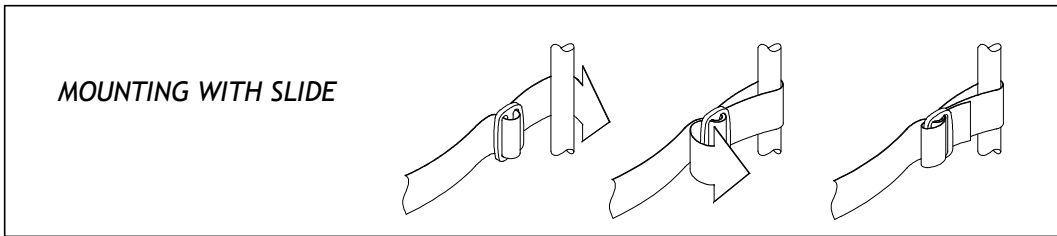

1-PIECE BATH BELT

note

description			
AEROMESH® RAPID-DRY BATH BELTS, TECHNICAL SPECS			
drawing no.	date originated	drawn by	rev.
D09-0227-01	2/27/2009	M. KOSH	F