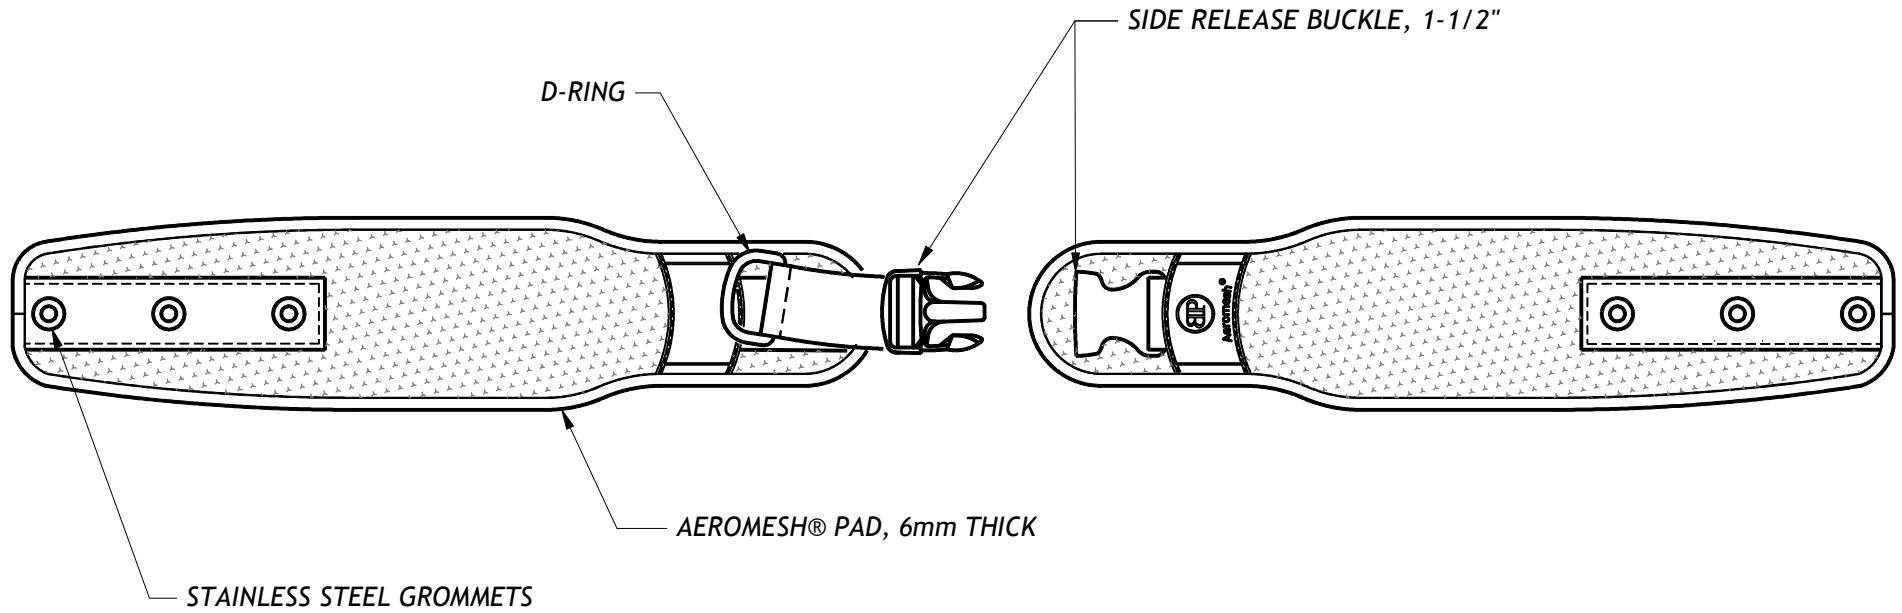

2-PIECE BATH BELT

Bodypoint[®]
technical bulletin

SIZE	PART NUMBER
MEDIUM	BB101M-1
LARGE	BB101L-1

SHEET 1 OF 6

note

description

AEROMESH® RAPID-DRY BATH BELTS, TECHNICAL SPECS

drawing no.

D09-0227-01

date originated

2/27/2009

drawn by

M. KOSH

rev.

F

2-PIECE BATH BELT

Bodypoint[®]
technical bulletin

SHEET 2 OF 6

note

description			
AEROMESH[®] RAPID-DRY BATH BELTS, TECHNICAL SPECS			
drawing no.	date originated	drawn by	rev.
D09-0227-01	2/27/2009	M. KOSH	F

2-PIECE BATH BELT

1-PIECE BATH BELT

PAD LENGTH	
LARGE	55cm (21-3/4")
X-LARGE	62cm (24-1/2")

PAD WIDTH	
LARGE	10cm (4")
X-LARGE	12.5cm (5")

GROMMET MOUNTING STRAP

PLASTIC SLIDE MOUNTING STRAP

note

description			
AEROMESH® RAPID-DRY BATH BELTS, TECHNICAL SPECS			
drawing no.	date originated	drawn by	rev.
D09-0227-01	2/27/2009	M.KOSH	F