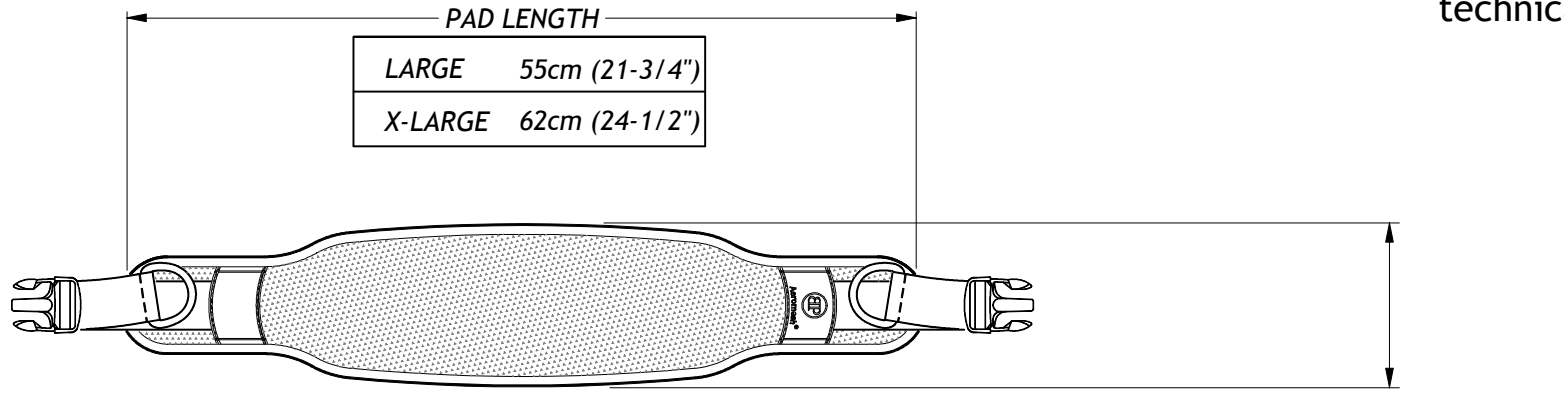

Bodypoint[®]
technical bulletin

SHEET 3 OF 6

note

description			
AEROMESH[®] RAPID-DRY BATH BELTS, TECHNICAL SPECS			
drawing no.	date originated	drawn by	rev.
D09-0227-01	2/27/2009	M. KOSH	F

1-PIECE BATH BELT

SIZE	PART NUMBERS	
	GROMMET MOUNTING	PLASTIC SLIDE MOUNTING
LARGE	BB111L-1	BB112L-1
X-LARGE	BB111XL-1	BB112XL-1

SHEET 4 OF 6

note

description			
AEROMESH® RAPID-DRY BATH BELTS, TECHNICAL SPECS			
drawing no.	date originated	drawn by	rev.
D09-0227-01	2/27/2009	M.KOSH	F

1-PIECE BATH BELT

PAD LENGTH	
LARGE	55cm (21-3/4")
X-LARGE	62cm (24-1/2")

PAD WIDTH	
LARGE	10cm (4")
X-LARGE	12.5cm (5")

GROMMET MOUNTING STRAP

PLASTIC SLIDE MOUNTING STRAP

note

description			
AEROMESH® RAPID-DRY BATH BELTS, TECHNICAL SPECS			
drawing no.	date originated	drawn by	rev.
D09-0227-01	2/27/2009	M.KOSH	F