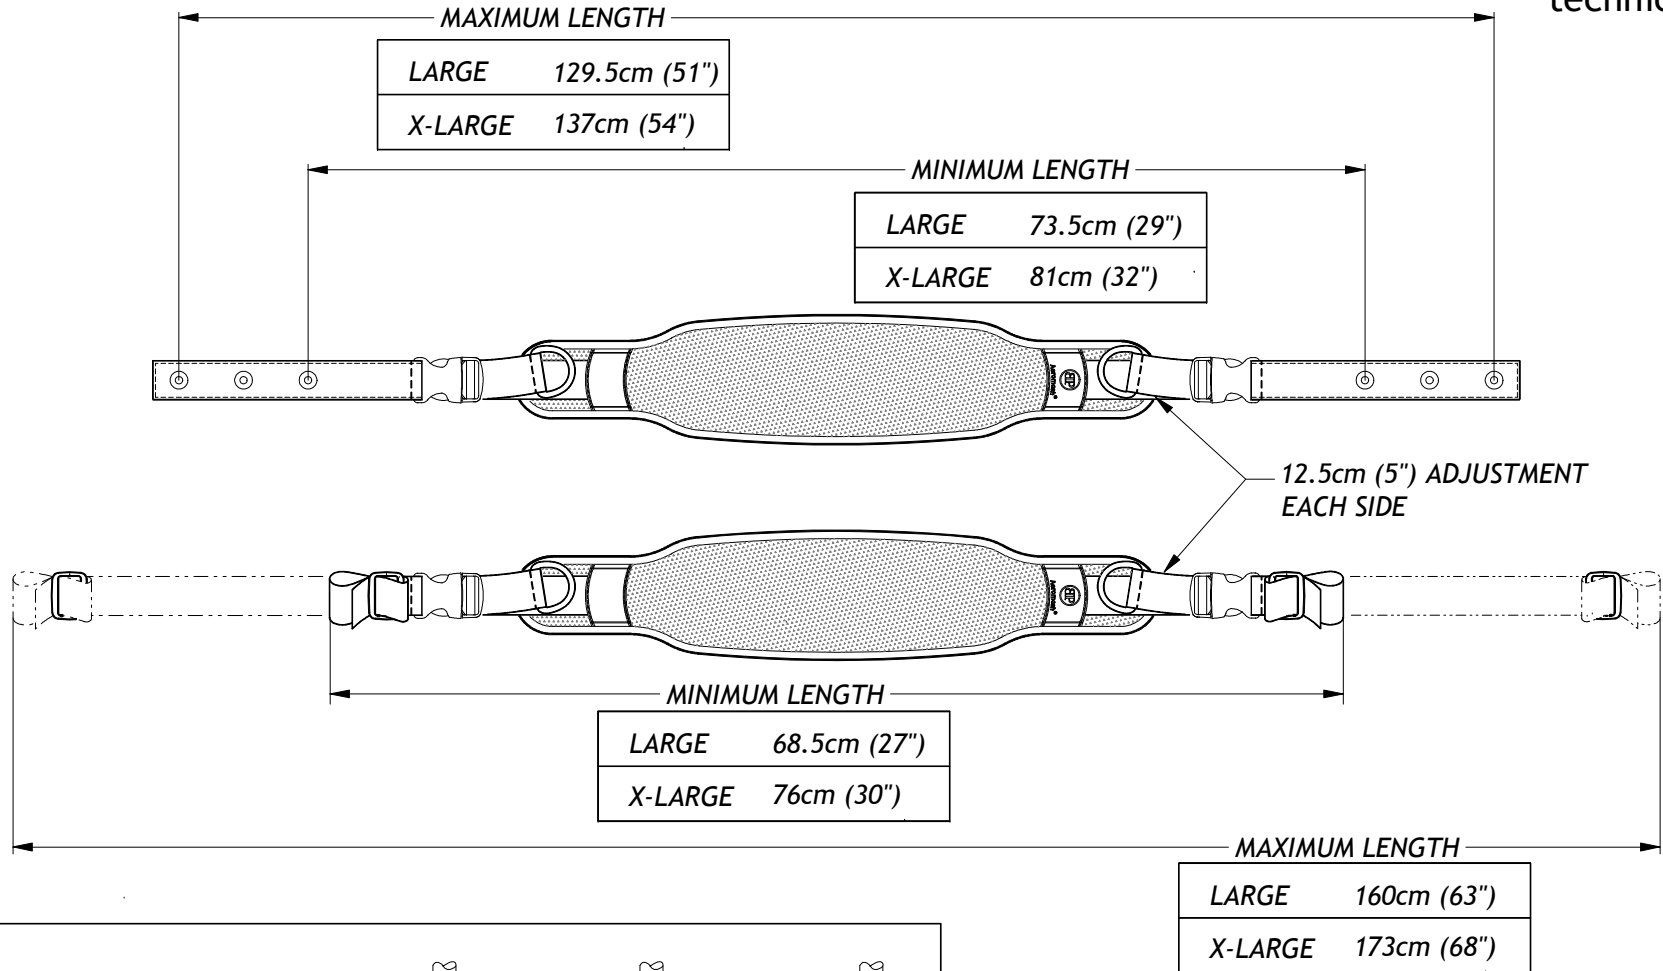

Bodypoint[®]
technical bulletin

SHEET 3 OF 6

note

description			
AEROMESH[®] RAPID-DRY BATH BELTS, TECHNICAL SPECS			
drawing no.	date originated	drawn by	rev.
D09-0227-01	2/27/2009	M. KOSH	F

1-PIECE BATH BELT

SIZE	PART NUMBERS	
	GROMMET MOUNTING	PLASTIC SLIDE MOUNTING
LARGE	BB111L-1	BB112L-1
X-LARGE	BB111XL-1	BB112XL-1

SHEET 4 OF 6

note

description			
AEROMESH® RAPID-DRY BATH BELTS, TECHNICAL SPECS			
drawing no.	date originated	drawn by	rev.
D09-0227-01	2/27/2009	M.KOSH	F

1-PIECE BATH BELT

PAD LENGTH	
LARGE	55cm (21-3/4")
X-LARGE	62cm (24-1/2")

PAD WIDTH	
LARGE	10cm (4")
X-LARGE	12.5cm (5")

GROMMET MOUNTING STRAP

PLASTIC SLIDE MOUNTING STRAP

note

description			
AEROMESH® RAPID-DRY BATH BELTS, TECHNICAL SPECS			
drawing no.	date originated	drawn by	rev.
D09-0227-01	2/27/2009	M.KOSH	F

1-PIECE BATH BELT

note

description			
AEROMESH[®] RAPID-DRY BATH BELTS, TECHNICAL SPECS			
drawing no.	date originated	drawn by	rev.
D09-0227-01	2/27/2009	M. KOSH	F