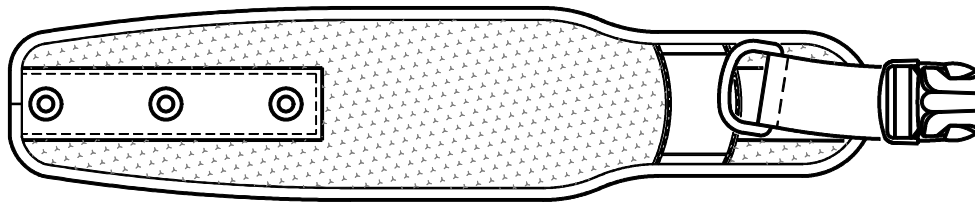

2-PIECE BATH BELT

Bodypoint[®]
technical bulletin

SIZE	PART NUMBER
MEDIUM	BB101M-1
LARGE	BB101L-1

SHEET 1 OF 6

note

description

AEROMESH® RAPID-DRY BATH BELTS, TECHNICAL SPECS

drawing no.

D09-0227-01

date originated

2/27/2009

drawn by

M. KOSH

rev.

F

2-PIECE BATH BELT

Bodypoint[®]
technical bulletin

SHEET 2 OF 6

note

description			
AEROMESH[®] RAPID-DRY BATH BELTS, TECHNICAL SPECS			
drawing no.	date originated	drawn by	rev.
D09-0227-01	2/27/2009	M. KOSH	F

2-PIECE BATH BELT

1-PIECE BATH BELT

PAD LENGTH	
LARGE	55cm (21-3/4")
X-LARGE	62cm (24-1/2")

PAD WIDTH	
LARGE	10cm (4")
X-LARGE	12.5cm (5")

GROMMET MOUNTING STRAP

PLASTIC SLIDE MOUNTING STRAP

note

description			
AEROMESH® RAPID-DRY BATH BELTS, TECHNICAL SPECS			
drawing no.	date originated	drawn by	rev.
D09-0227-01	2/27/2009	M.KOSH	F