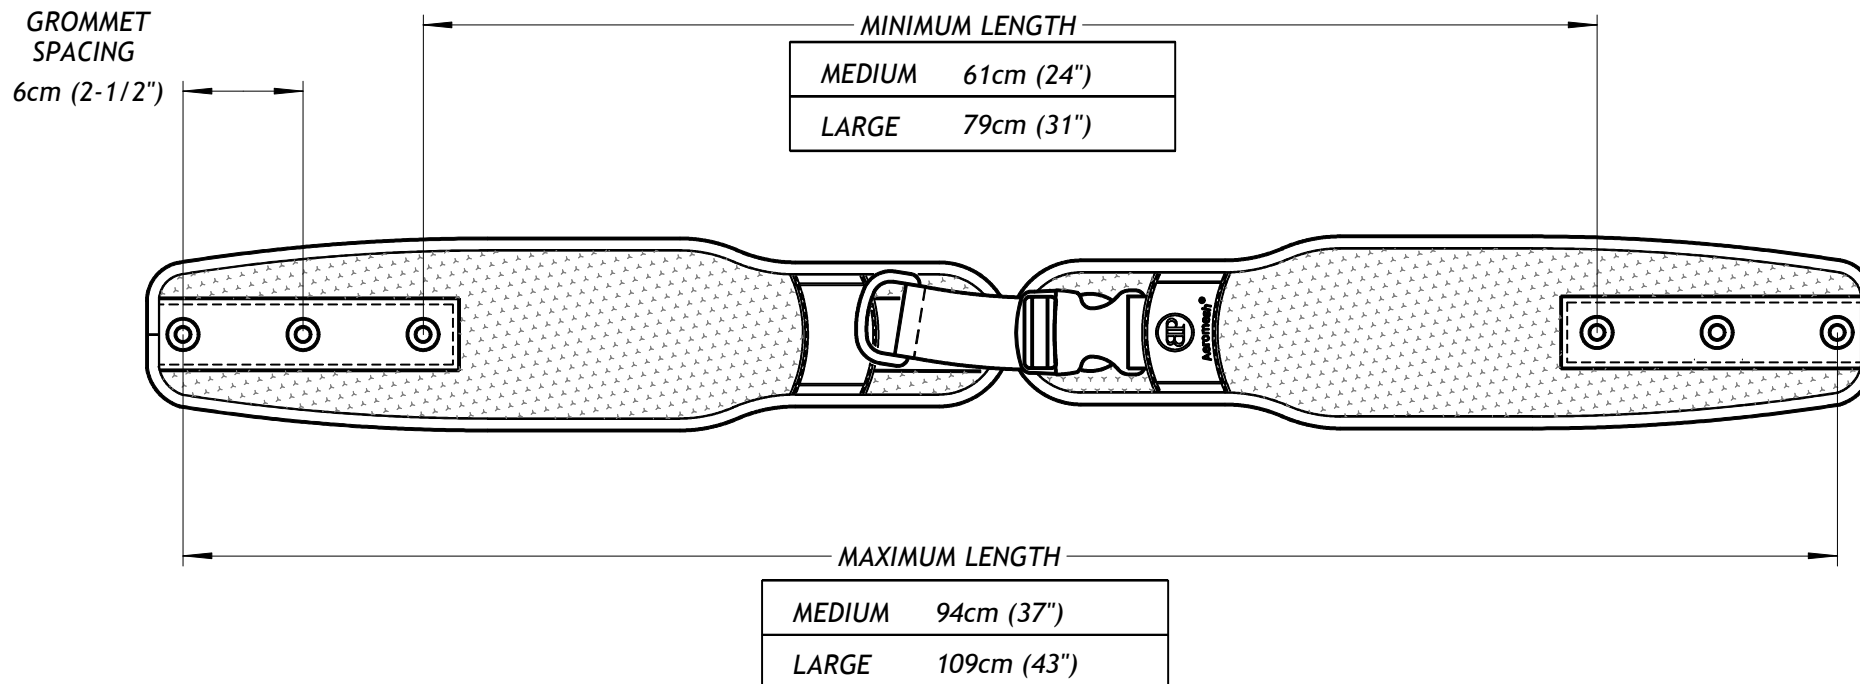

2-PIECE BATH BELT

Bodypoint[®]
technical bulletin

SIZE	PART NUMBER
MEDIUM	BB101M-1
LARGE	BB101L-1

SHEET 1 OF 6

note

description

AEROMESH® RAPID-DRY BATH BELTS, TECHNICAL SPECS

drawing no.

Bodypoint[®]
technical bulletin

SHEET 2 OF 6

note

description			
AEROMESH[®] RAPID-DRY BATH BELTS, TECHNICAL SPECS			
drawing no.	date originated	drawn by	rev.
D09-0227-01	2/27/2009	M. KOSH	F

2-PIECE BATH BELT

Bodypoint[®]
technical bulletin

SHEET 3 OF 6

note

description			
AEROMESH[®] RAPID-DRY BATH BELTS, TECHNICAL SPECS			
drawing no.	date originated	drawn by	rev.
D09-0227-01	2/27/2009	M. KOSH	F

1-PIECE BATH BELT

1-PIECE BATH BELT

PAD LENGTH	
LARGE	55cm (21-3/4")
X-LARGE	62cm (24-1/2")

PAD WIDTH	
LARGE	10cm (4")
X-LARGE	12.5cm (5")

GROMMET MOUNTING STRAP

PLASTIC SLIDE MOUNTING STRAP

note

description			
AEROMESH® RAPID-DRY BATH BELTS, TECHNICAL SPECS			
drawing no.	date originated	drawn by	rev.
D09-0227-01	2/27/2009	M.KOSH	F