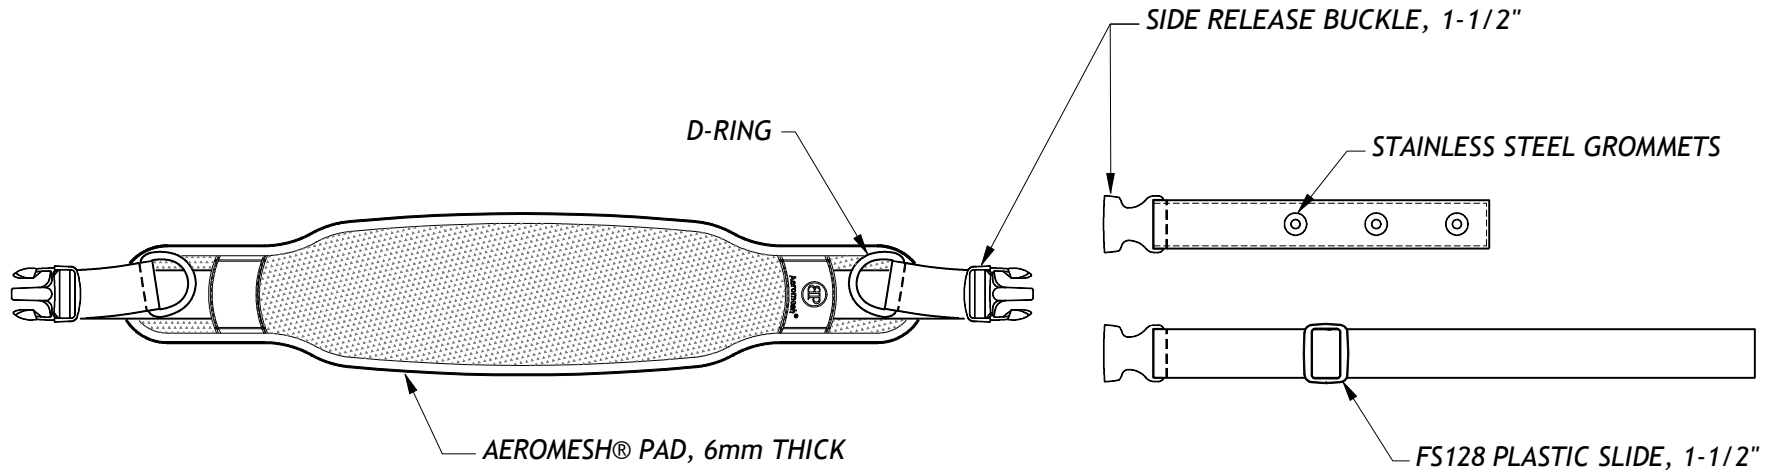

Bodypoint[®]
technical bulletin

SHEET 2 OF 6

note

description			
AEROMESH[®] RAPID-DRY BATH BELTS, TECHNICAL SPECS			
drawing no.	date originated	drawn by	rev.
D09-0227-01	2/27/2009	M. KOSH	F

2-PIECE BATH BELT

Bodypoint[®]
technical bulletin

SHEET 3 OF 6

note

description			
AEROMESH[®] RAPID-DRY BATH BELTS, TECHNICAL SPECS			
drawing no.	date originated	drawn by	rev.
D09-0227-01	2/27/2009	M. KOSH	F

1-PIECE BATH BELT

SIZE	PART NUMBERS	
	GROMMET MOUNTING	PLASTIC SLIDE MOUNTING
LARGE	BB111L-1	BB112L-1
X-LARGE	BB111XL-1	BB112XL-1

SHEET 4 OF 6

note

description			
AEROMESH® RAPID-DRY BATH BELTS, TECHNICAL SPECS			
drawing no.	date originated	drawn by	rev.
D09-0227-01	2/27/2009	M.KOSH	F

1-PIECE BATH BELT

PAD LENGTH	
LARGE	55cm (21-3/4")
X-LARGE	62cm (24-1/2")

PAD WIDTH	
LARGE	10cm (4")
X-LARGE	12.5cm (5")

GROMMET MOUNTING STRAP

PLASTIC SLIDE MOUNTING STRAP

note

description			
AEROMESH® RAPID-DRY BATH BELTS, TECHNICAL SPECS			
drawing no.	date originated	drawn by	rev.
D09-0227-01	2/27/2009	M.KOSH	F