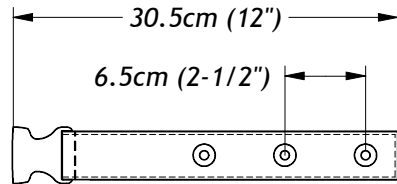

SIZE	PART NUMBERS	
	GROMMET MOUNTING	PLASTIC SLIDE MOUNTING
LARGE	BB111L-1	BB112L-1
X-LARGE	BB111XL-1	BB112XL-1

SHEET 4 OF 6

note

description			
AEROMESH® RAPID-DRY BATH BELTS, TECHNICAL SPECS			
drawing no.	date originated	drawn by	rev.
D09-0227-01	2/27/2009	M.KOSH	F

1-PIECE BATH BELT

PAD LENGTH	
LARGE	55cm (21-3/4")
X-LARGE	62cm (24-1/2")

PAD WIDTH	
LARGE	10cm (4")
X-LARGE	12.5cm (5")

GROMMET MOUNTING STRAP

PLASTIC SLIDE MOUNTING STRAP

note

description			
AEROMESH® RAPID-DRY BATH BELTS, TECHNICAL SPECS			
drawing no.	date originated	drawn by	rev.
D09-0227-01	2/27/2009	M.KOSH	F